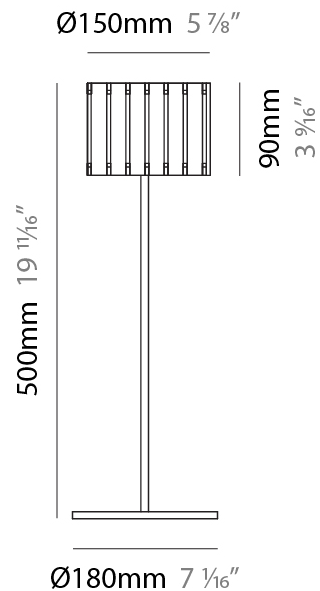

PROJECT	
TYPE	
SPECIFIER	
QUANTITY	
DATE	

LUZ OCULTA WOOD PORTABLE

D54040-

base number	Finish Options	Finish Options

1. To build a product code in our configurator select the specify button on the base model # product page
2. To build a manual product code on this datasheet choose from the options listed below in blue font and add the suffix to the base model #

GENERAL

Series: Luz Oculta
Subseries: Luz Oculta Wood
Partner: Fambuena
Division: Design
Installation: Portable
Product Type: Table
Mounting Location: Table
Light Distribution: Direct / Indirect

PHYSICAL

Shape: Cylinder
Diameter (mm): 150
Diameter (in): 5 7/8
Height (mm): 500
Height (in): 19 11/16
Fixture Finish: DOW / NAT
Holder Finish: BRA / BRZ
Fixture Material: Metal / Wood
Primary Material: Wood
Upon Request: Bolt Down

ELECTRICAL

Number of Lamps: 1
Lamp Type: LED Retrofit
Lamp Shape: T4
Bulb Included: Bulb Not Included
Max. Wattage Per Lamp (W): 3
Lamp Base: G9
Input Voltage (V): 120

LED

OPTICAL

RATINGS AND CERTIFICATIONS

Certified By: Certified for North American Standards
IP rating: IP20