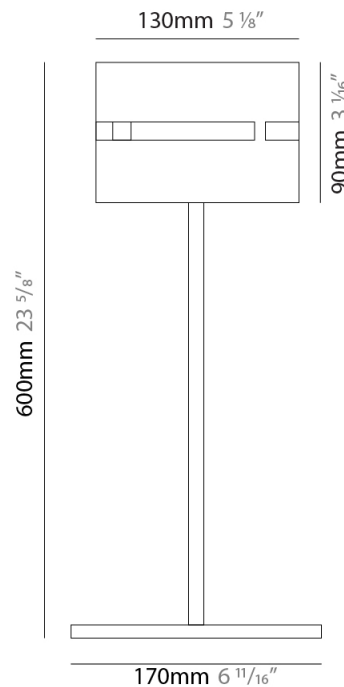

LUZ OCULTA METAL PORTABLE

D54026-

base number   Finish
Options

1. To build a product code in our configurator select the specify button on the base model # product page
2. To build a manual product code on this datasheet choose from the options listed below in blue font and add the suffix to the base model #

GENERAL

Series: Luz Oculta
Subseries: Luz Oculta Metal
Partner: Fambuena
Division: Design
Installation: Portable
Product Type: Table
Mounting Location: Table
Light Distribution: Direct / Indirect

PHYSICAL

Shape: Cylinder
Diameter (mm): 120
Diameter (in): 4 ³/₄
Height (mm): 500
Height (in): 19 ¹¹/₁₆
Fixture Finish: [BRA](#) / [BRZ](#) / [ABR](#)
Fixture Material: Metal
Upon Request: Bolt Down

ELECTRICAL

Number of Lamps: 1
Lamp Type: LED Retrofit
Lamp Shape: T4
Bulb Included: Bulb Not Included
Max. Wattage Per Lamp (W): 5
Lamp Base: G9
Input Voltage (V): 120

LED

OPTICAL

RATINGS AND CERTIFICATIONS

Certified By: Certified for North American Standards
IP rating: IP20

PROJECT _____
TYPE _____
SPECIFIER _____
QUANTITY _____
DATE _____