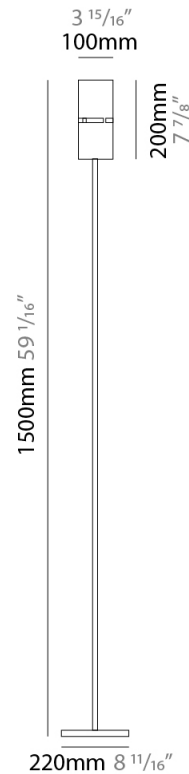

PROJECT
TYPE
SPECIFIER
QUANTITY
DATE

LUZ OCULTA METAL PORTABLE

D54024-

base number   Finish
Options

1. To build a product code in our configurator select the specify button on the base model # product page
2. To build a manual product code on this datasheet choose from the options listed below in blue font and add the suffix to the base model #

GENERAL

Series: Luz Oculta
Subseries: Luz Oculta Metal
Partner: Fambuena
Division: Design
Installation: Portable
Product Type: Floor
Mounting Location: Floor
Light Distribution: Direct / Indirect

PHYSICAL

Shape: Cylinder
Diameter (mm): 100
Diameter (in): 3 ¹⁵/₁₆
Height (mm): 1500
Height (in): 59 ¹/₁₆
Fixture Finish: [BRA](#) / [BRZ](#) / [ABR](#)
Fixture Material: Metal
Upon Request: Bolt Down

ELECTRICAL

Number of Lamps: 1
Lamp Type: LED Retrofit
Lamp Shape: T4
Bulb Included: Bulb Not Included
Max. Wattage Per Lamp (W): 5
Lamp Base: G9
Input Voltage (V): 120

LED

OPTICAL

RATINGS AND CERTIFICATIONS

Certified By: Certified for North American Standards
IP rating: IP20