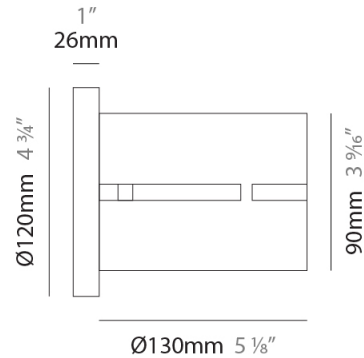

PROJECT
TYPE
SPECIFIER
QUANTITY
DATE

LUZ OCULTA METAL SURFACE

D53027-

base number   Finish
Options

1. To build a product code in our configurator select the specify button on the base model # product page
2. To build a manual product code on this datasheet choose from the options listed below in blue font and add the suffix to the base model #

GENERAL

Series: Luz Oculta
Subseries: Luz Oculta Metal
Partner: Fambuena
Division: Design
Installation: Surface
Product Type: Wall Surface
Mounting Location: Wall
Light Distribution: Wall Effect

PHYSICAL

Shape: Cylinder
Diameter (mm): 130
Diameter (in): 5 1/4
Height (mm): 120
Depth (mm): 156
Height (in): 4 3/4
Depth (in): 6 1/8
Fixture Finish: [BRA](#) / [BRZ](#) / [ABR](#)
Fixture Material: Metal

ELECTRICAL

Number of Lamps: 1
Lamp Type: LED Retrofit
Lamp Shape: T4
Bulb Included: Bulb Not Included
Max. Wattage Per Lamp (W): 5
Lamp Base: G9
Input Voltage (V): 120

LED

OPTICAL

RATINGS AND CERTIFICATIONS

Certified By: Certified for North American Standards
IP rating: IP20