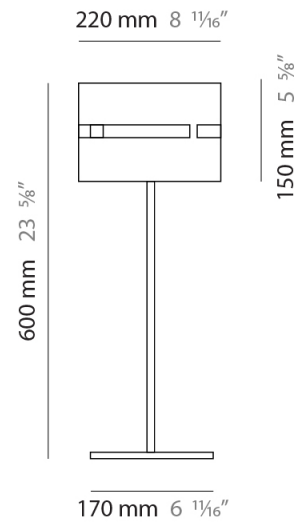

PROJECT
TYPE
SPECIFIER
QUANTITY
DATE

LUZ OCULTA METAL PORTABLE

D54022-

base number   Finish
Options

1. To build a product code in our configurator select the specify button on the base model # product page
2. To build a manual product code on this datasheet choose from the options listed below in blue font and add the suffix to the base model #

GENERAL

Series: Luz Oculta
Subseries: Luz Oculta Metal
Partner: Fambuena
Division: Design
Installation: Portable
Product Type: Floor
Mounting Location: Floor
Light Distribution: Direct / Indirect

PHYSICAL

Shape: Cylinder
Diameter (mm): 220
Diameter (in): 8 ¹/₁₆
Height (mm): 1500
Height (in): 59 ¹/₁₆
Fixture Finish: [BRA](#) / [BRZ](#) / [ABR](#)
Fixture Material: Metal
Upon Request: Bolt Down

ELECTRICAL

Number of Lamps: 1
Lamp Type: LED Retrofit
Lamp Shape: B10
Bulb Included: Bulb Not Included
Max. Wattage Per Lamp (W): 4
Lamp Base: E12
Input Voltage (V): 120

LED

OPTICAL

RATINGS AND CERTIFICATIONS

Certified By: Certified for North American Standards
IP rating: IP20