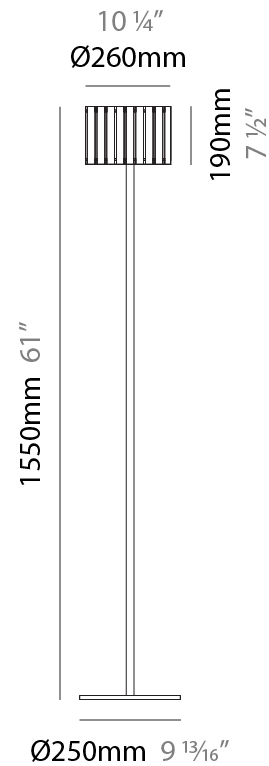

PROJECT	
TYPE	
SPECIFIER	
QUANTITY	
DATE	

LUZ OCULTA WOOD PORTABLE

D54032-

base number	Finish Options	Finish Options

1. To build a product code in our configurator select the specify button on the base model # product page
2. To build a manual product code on this datasheet choose from the options listed below in blue font and add the suffix to the base model #

GENERAL

Series: Luz Oculta
Subseries: Luz Oculta Wood
Partner: Fambuena
Division: Design
Installation: Portable
Product Type: Floor
Mounting Location: Floor
Light Distribution: Direct / Indirect

PHYSICAL

Shape: Cylinder
Diameter (mm): 260
Diameter (in): 10 ¼
Height (mm): 1550
Height (in): 61
Fixture Finish: DOW / NAT
Holder Finish: BRA / BRZ
Fixture Material: Metal / Wood
Primary Material: Wood
Upon Request: Bolt Down

ELECTRICAL

Number of Lamps: 1
Lamp Type: LED Retrofit
Lamp Shape: B10
Bulb Included: Bulb Not Included
Max. Wattage Per Lamp (W): 4
Lamp Base: E12
Input Voltage (V): 120

LED

OPTICAL

RATINGS AND CERTIFICATIONS

Certified By: Certified for North American Standards
IP rating: IP20