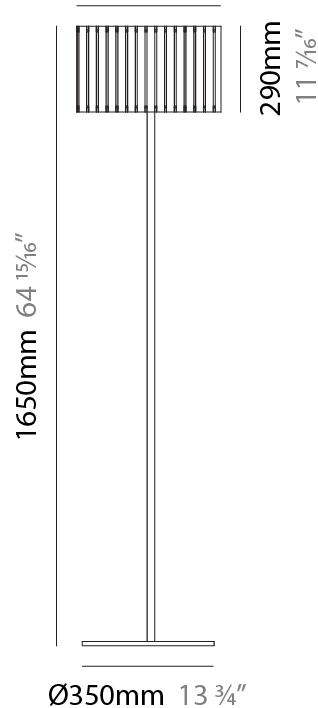

Ø360mm 14 ³/₁₆"