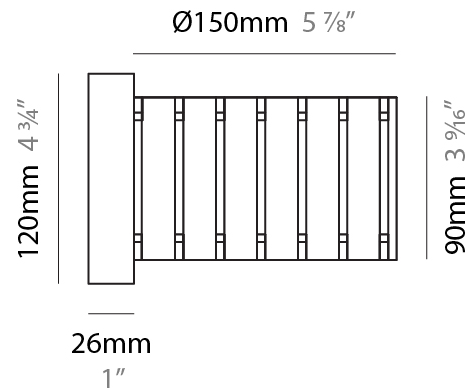

PROJECT	
TYPE	
SPECIFIER	
QUANTITY	
DATE	

LUZ OCULTA WOOD SURFACE

D53031- -
base number   Finish Options   Finish Options

1. To build a product code in our configurator select the specify button on the base model # product page
2. To build a manual product code on this datasheet choose from the options listed below in blue font and add the suffix to the base model #

GENERAL

Series: Luz Oculta
Subseries: Luz Oculta Wood
Partner: Fambuena
Division: Design
Installation: Surface
Product Type: Wall Surface
Mounting Location: Wall
Light Distribution: Wall Effect

PHYSICAL

Shape: Cylinder
Diameter (mm): 150
Diameter (in): 5 7/8
Height (mm): 90
Height (in): 3 9/16
Fixture Finish: [DOW / NAT](#)
Holder Finish: BRA / BRZ
Fixture Material: Metal / Wood
Primary Material: Wood

ELECTRICAL

Number of Lamps: 1
Lamp Type: LED Retrofit
Lamp Shape: T4
Bulb Included: Bulb Not Included
Max. Wattage Per Lamp (W): 3
Lamp Base: G9
Input Voltage (V): 120

LED

OPTICAL

RATINGS AND CERTIFICATIONS

Certified By: Certified for North American Standards
IP rating: IP20