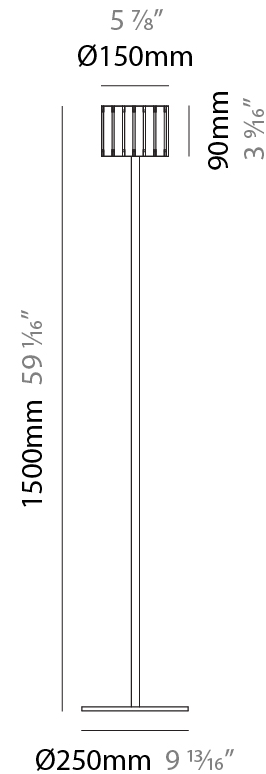

PROJECT	
TYPE	
SPECIFIER	
QUANTITY	
DATE	

LUZ OCULTA WOOD PORTABLE

D54034- -
base number   Finish Options   Finish Options

1. To build a product code in our configurator select the specify button on the base model # product page
2. To build a manual product code on this datasheet choose from the options listed below in blue font and add the suffix to the base model #

GENERAL

Series: Luz Oculta
Subseries: Luz Oculta Wood
Partner: Fambuena
Division: Design
Installation: Portable
Product Type: Floor
Mounting Location: Floor
Light Distribution: Direct / Indirect

PHYSICAL

Shape: Cylinder
Diameter (mm): 150
Diameter (in): 5 7/8
Height (mm): 1500
Height (in): 59 1/16
Fixture Finish: [DOW / NAT](#)
Holder Finish: [BRA / BRZ](#)
Fixture Material: Metal / Wood
Primary Material: Wood
Upon Request: Bolt Down

ELECTRICAL

Number of Lamps: 1
Lamp Type: LED Retrofit
Lamp Shape: T4
Bulb Included: Bulb Not Included
Max. Wattage Per Lamp (W): 3
Lamp Base: G9
Input Voltage (V): 120

LED

OPTICAL

RATINGS AND CERTIFICATIONS

Certified By: Certified for North American Standards
IP rating: IP20