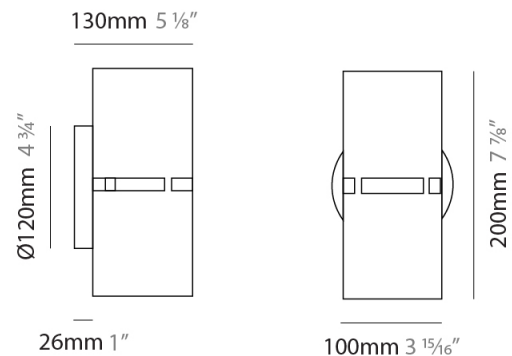

PROJECT
TYPE
SPECIFIER
QUANTITY
DATE

LUZ OCULTA METAL SURFACE

D53028-

base number   Finish
Options

1. To build a product code in our configurator select the specify button on the base model # product page
2. To build a manual product code on this datasheet choose from the options listed below in blue font and add the suffix to the base model #

GENERAL

Series: Luz Oculta
Subseries: Luz Oculta Metal
Partner: Fambuena
Division: Design
Installation: Surface
Product Type: Wall Surface
Mounting Location: Wall
Light Distribution: Wall Effect

PHYSICAL

Shape: Cylinder
Diameter (mm): 100
Diameter (in): 3 ¹⁵/₁₆
Height (mm): 200
Height (in): 7 ⁷/₈
Extension (mm): 120
Extension (in): 4 ³/₄
Fixture Finish: [BRA](#) / [BRZ](#) / [ABR](#)
Fixture Material: Metal

ELECTRICAL

Number of Lamps: 1
Lamp Type: LED Retrofit
Lamp Shape: T4
Bulb Included: Bulb Not Included
Max. Wattage Per Lamp (W): 5
Lamp Base: G9
Input Voltage (V): 120

LED

OPTICAL

RATINGS AND CERTIFICATIONS

Certified By: Certified for North American Standards
IP rating: IP20