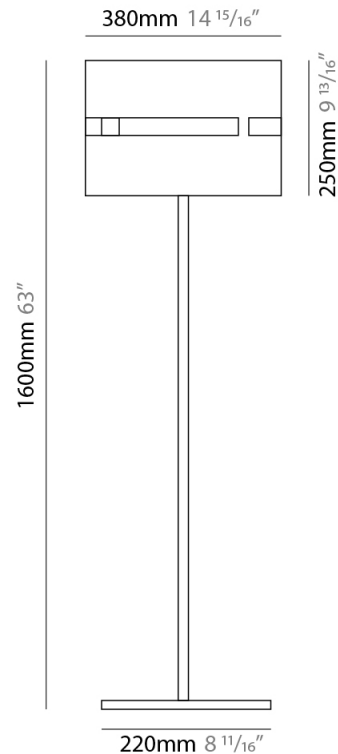

PROJECT
TYPE
SPECIFIER
QUANTITY
DATE

LUZ OCULTA METAL PORTABLE

D54021-

base number   Finish
Options

1. To build a product code in our configurator select the specify button on the base model # product page
2. To build a manual product code on this datasheet choose from the options listed below in blue font and add the suffix to the base model #

GENERAL

Series: Luz Oculta
Subseries: Luz Oculta Metal
Partner: Fambuena
Division: Design
Installation: Portable
Product Type: Floor
Mounting Location: Floor
Light Distribution: Direct / Indirect

PHYSICAL

Shape: Cylinder
Diameter (mm): 380
Diameter (in): 14 ¹⁵/₁₆
Height (mm): 1600
Height (in): 63
Fixture Finish: [BRA](#) / [BRZ](#) / [ABR](#)
Fixture Material: Metal
Upon Request: Bolt Down

ELECTRICAL

Number of Lamps: 1
Lamp Type: LED Retrofit
Lamp Shape: A19
Bulb Included: Bulb Not Included
Max. Wattage Per Lamp (W): 7
Lamp Base: E26
Input Voltage (V): 120
Upon Request: 277Vac / GU24

LED

OPTICAL

RATINGS AND CERTIFICATIONS

Certified By: Certified for North American Standards
IP rating: IP20