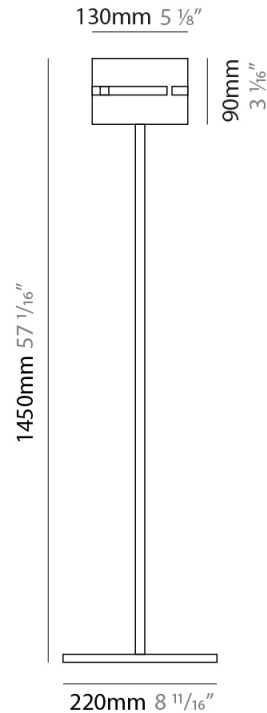

PROJECT
TYPE
SPECIFIER
QUANTITY
DATE

LUZ OCULTA METAL PORTABLE

D54023-

base number   Finish
Options

1. To build a product code in our configurator select the specify button on the base model # product page
2. To build a manual product code on this datasheet choose from the options listed below in blue font and add the suffix to the base model #

GENERAL

Series: Luz Oculta
Subseries: Luz Oculta Metal
Partner: Fambuena
Division: Design
Installation: Portable
Product Type: Floor
Mounting Location: Floor
Light Distribution: Direct / Indirect

PHYSICAL

Shape: Cylinder
Diameter (mm): 130
Diameter (in): 5 1/8"
Height (mm): 1450
Height (in): 57 1/16"
Fixture Finish: [BRA](#) / [BRZ](#) / [ABR](#)
Fixture Material: Metal
Upon Request: Bolt Down

ELECTRICAL

Number of Lamps: 1
Lamp Type: LED Retrofit
Lamp Shape: T4
Bulb Included: Bulb Not Included
Max. Wattage Per Lamp (W): 5
Lamp Base: G9
Input Voltage (V): 120

LED

OPTICAL

RATINGS AND CERTIFICATIONS

Certified By: Certified for North American Standards
IP rating: IP20