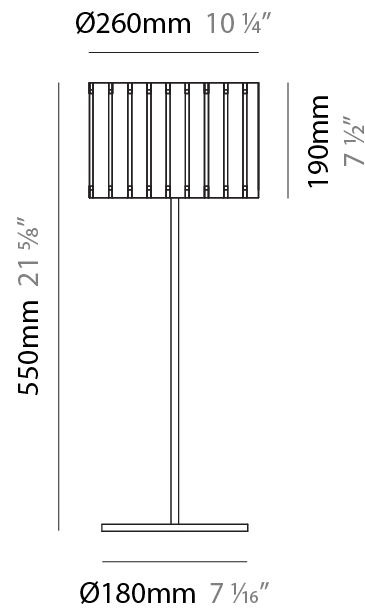

LUZ OCULTA WOOD PORTABLE

D54038-

base number   Finish Options   -   Finish Options

1. To build a product code in our configurator select the specify button on the base model # product page
2. To build a manual product code on this datasheet choose from the options listed below in blue font and add the suffix to the base model #

GENERAL

Series: Luz Oculta
Subseries: Luz Oculta Wood
Partner: Fambuena
Division: Design
Installation: Portable
Product Type: Table
Mounting Location: Table
Light Distribution: Direct / Indirect

PHYSICAL

Shape: Cylinder
Diameter (mm): 260
Diameter (in): 10 ¼
Height (mm): 550
Height (in): 21 ⅝
Fixture Finish: [DOW / NAT](#)
Holder Finish: BRA / BRZ
Fixture Material: Metal / Wood
Primary Material: Wood
Upon Request: Bolt Down

ELECTRICAL

Number of Lamps: 1
Lamp Type: LED Retrofit
Lamp Shape: B10
Bulb Included: Bulb Not Included
Max. Wattage Per Lamp (W): 4
Lamp Base: E12
Input Voltage (V): 120

LED

OPTICAL

RATINGS AND CERTIFICATIONS

Certified By: Certified for North American Standards
IP rating: IP20