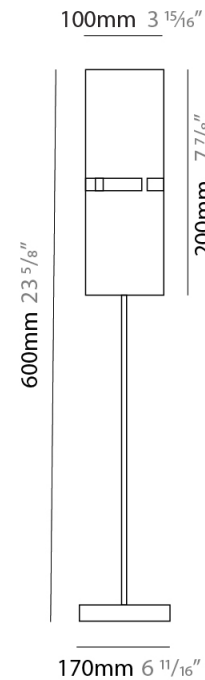

PROJECT
TYPE
SPECIFIER
QUANTITY
DATE

LUZ OCULTA METAL PORTABLE

D54027-

base number   Finish
Options

1. To build a product code in our configurator select the specify button on the base model # product page
2. To build a manual product code on this datasheet choose from the options listed below in blue font and add the suffix to the base model #

GENERAL

Series: Luz Oculta
Subseries: Luz Oculta Metal
Partner: Fambuena
Division: Design
Installation: Portable
Product Type: Table
Mounting Location: Table
Light Distribution: Direct / Indirect

PHYSICAL

Shape: Cylinder
Diameter (mm): 100
Diameter (in): 3 ¹⁵/₁₆
Height (mm): 600
Height (in): 23 ⁵/₈
Fixture Finish: [BRA](#) / [BRZ](#) / [ABR](#)
Fixture Material: Metal
Upon Request: Bolt Down

ELECTRICAL

Number of Lamps: 1
Lamp Type: LED Retrofit
Lamp Shape: T4
Bulb Included: Bulb Not Included
Max. Wattage Per Lamp (W): 5
Lamp Base: G9
Input Voltage (V): 120

LED

OPTICAL

RATINGS AND CERTIFICATIONS

Certified By: Certified for North American Standards
IP rating: IP20