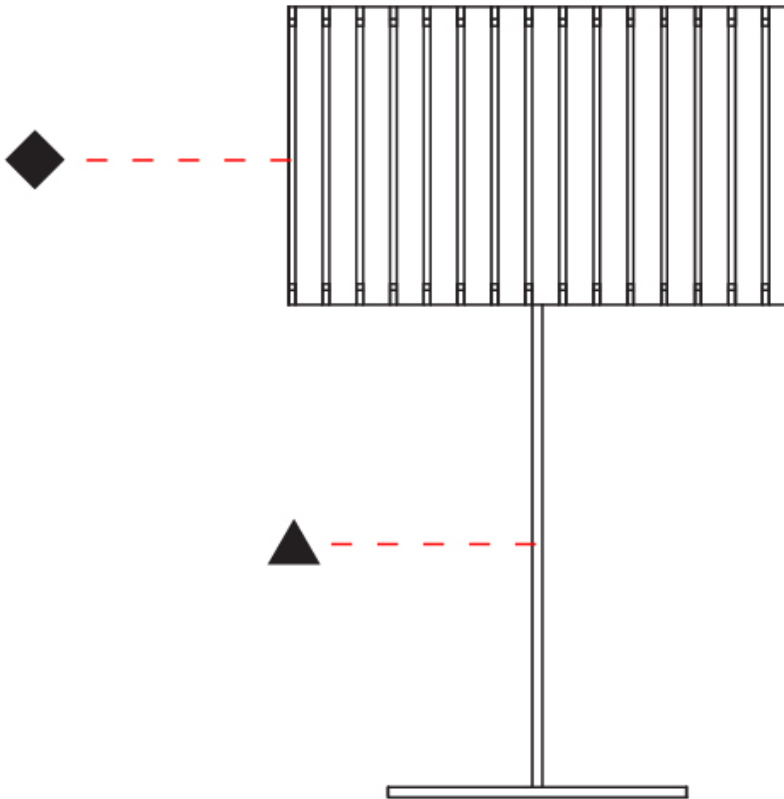

LUZ OCULTA WOOD PORTABLE

D54036-

PROJECT

TYPE

SPECIFIER

QUANTITY

DATE

D