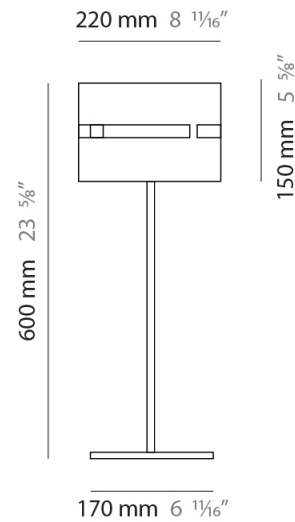

PROJECT	_____
TYPE	_____
SPECIFIER	_____
QUANTITY	_____
DATE	_____

LUZ OCULTA METAL PORTABLE

D54025-

base number   Finish
Options

1. To build a product code in our configurator select the specify button on the base model # product page
2. To build a manual product code on this datasheet choose from the options listed below in blue font and add the suffix to the base model #

GENERAL

Series: Luz Oculta
Subseries: Luz Oculta Metal
Partner: Fambuena
Division: Design
Installation: Portable
Product Type: Table
Mounting Location: Table
Light Distribution: Direct / Indirect

PHYSICAL

Shape: Cylinder
Diameter (mm): 220
Diameter (in): 8 ¹¹/₁₆
Height (mm): 600
Height (in): 23 ⁵/₈
Fixture Finish: [BRA](#) / [BRZ](#) / [ABR](#)
Fixture Material: Metal
Upon Request: Bolt Down

ELECTRICAL

Number of Lamps: 1
Lamp Type: LED Retrofit
Lamp Shape: B10
Bulb Included: Bulb Not Included
Max. Wattage Per Lamp (W): 4
Lamp Base: E12
Input Voltage (V): 120

LED

OPTICAL

RATINGS AND CERTIFICATIONS

Certified By: Certified for North American Standards
IP rating: IP20